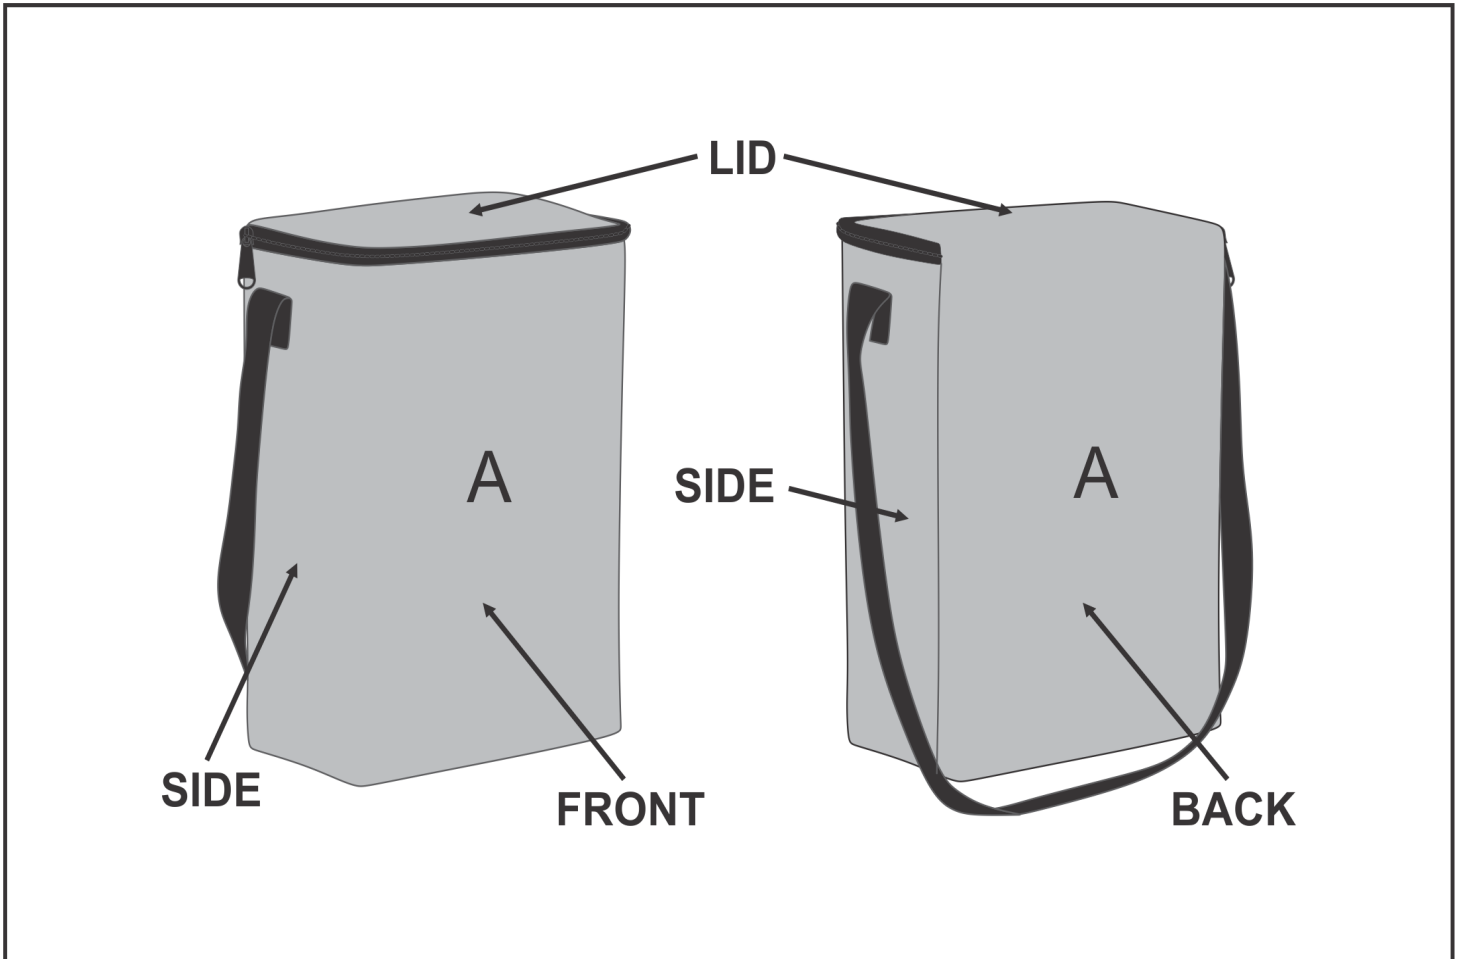

SG-HP-6-G

PPS Hoppla Chiller 16 Cooler Bag

Need to know:

- Includes 1-Position Sublimation (setup fees apply)
- Please Note: We cannot guarantee 100% logo Alignment on all Brandable Panels.

Branding Options:

Position	Branding Method (Branding Code)	No. of Colours	Dimension
A	Custom Sublimation A (CPSUB-A)	Full Colour	494mm wide x 925mm high